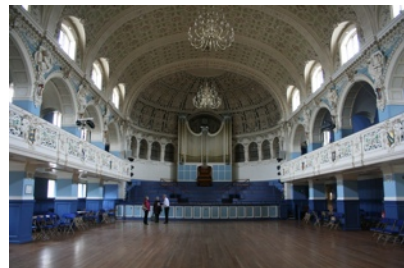

Monday, June 20 at 7:30 PM